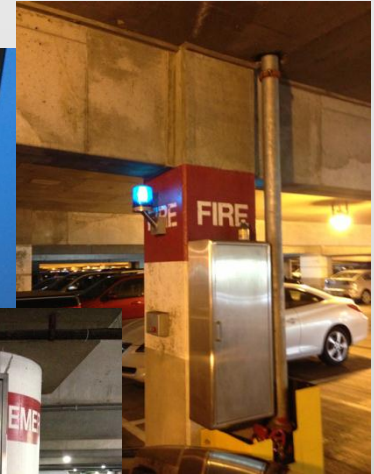

# Airport Parking Garage Emergency Intercoms CIP# 800648

- Remove call stations in confusing locations
- Remove obsolete technology

Items to be demolished or removed.

- Use tested technology by matching intercoms used throughout the Airport
- Use new technology to locate source of 911 calls

Improved technology.

- Install the intercoms in easily identifiable locations at elevators
- 5 per floor
- Close to defibrillators and fire alarms

Relocate intercoms in central locations.