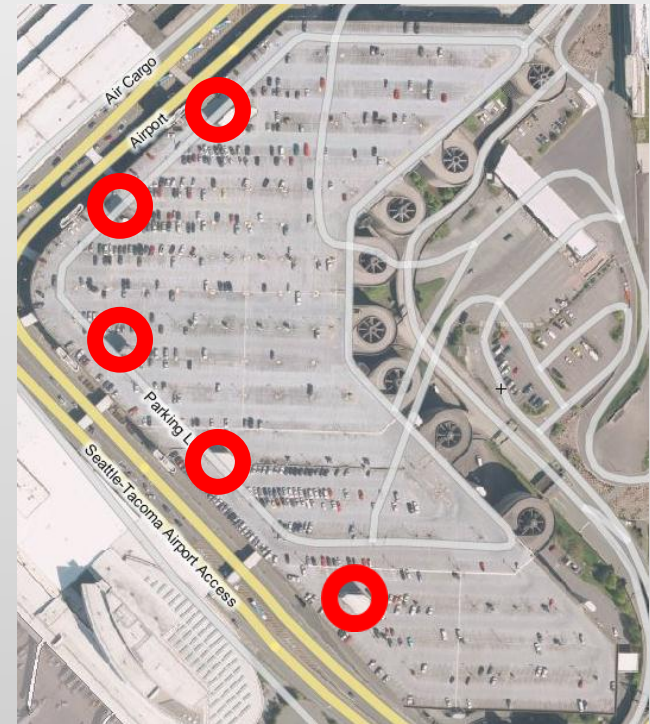

# Airport Parking Garage Emergency Intercoms CIP# 800648

- Remove call stations in confusing locations
- Remove obsolete technology

Items to be demolished or removed.

- Use tested technology by matching intercoms used throughout the Airport
- Use new technology to locate source of 911 calls

Improved technology.

- Install the intercoms in easily identifiable locations at elevators
- 5 per floor
- Close to defibrillators and fire alarms

Relocate intercoms in central locations.